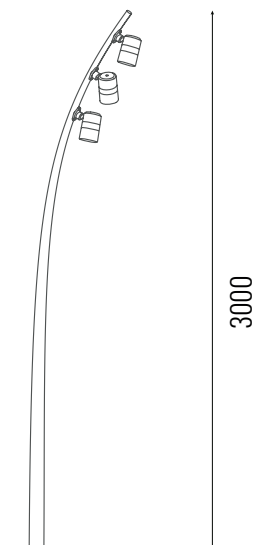

CONTACT:

WWW.SPECTRADESIGNCENTER.TN
PHONE: 71 181 020
EMAIL: a.ammar@spectradesigncenter.tn

RUE OMAR ELKHAYEM Z.I KRAM TUNIS
Tunis, Tunisia